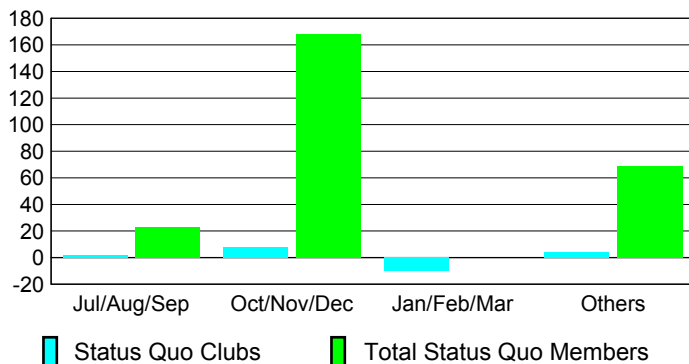

Club Results 2008-2009

Goal, New, Dropped, Gain/Loss

Comparison of Club Gain/Loss

Current Year Compared to the Previous Year

YTD Status Quo Clubs 2008-2009

Status Quo Clubs Compared to Status Quo Members

MEMBERSHIP

Membership Results 2008-2009

Membership 2007-2008

Month	Net Memb Goal	Actual New Memb	Actual Dropped Memb	Gain/Loss of Memb	Gain/Loss of Memb
Jul/Aug/Sep	0	59	-147	-88	37
Oct/Nov/Dec	0	107	-98	9	-53
Jan/Feb/Mar	0	69	-79	-10	15
Apr/May/June	0	190	-200	-10	87
Totals	0	425	-524	-99	86