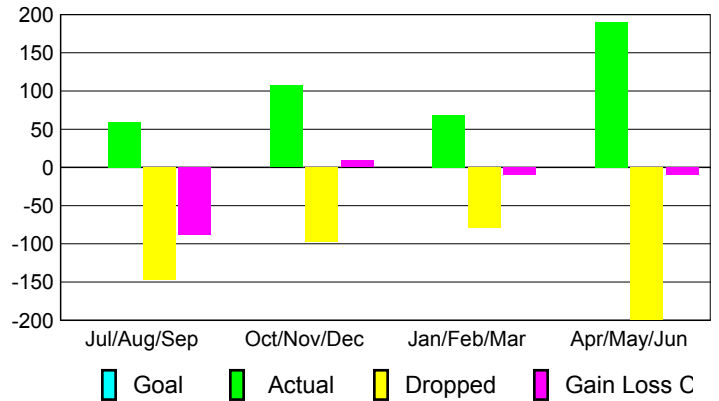

Membership Results 2008-2009

Goal, New, Dropped, Gain/Loss

Comparison of Membership Gain/Loss

Current Year Compared to the Previous Year