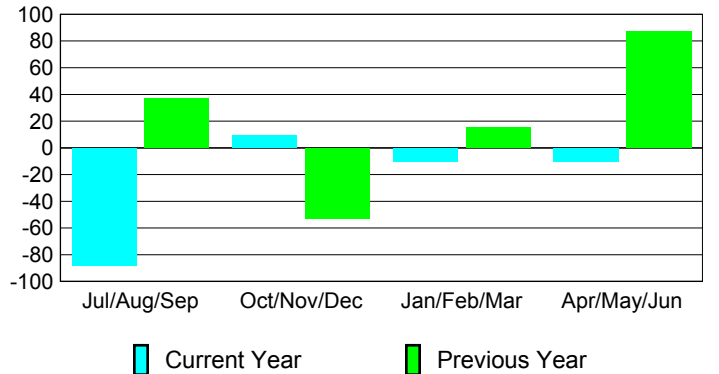

Membership Results 2008-2009

Membership 2007-2008

Month	Net Memb Goal	Actual New Memb	Actual Dropped Memb	Gain/Loss of Memb	Gain/Loss of Memb
Jul/Aug/Sep	0	59	-147	-88	37
Oct/Nov/Dec	0	107	-98	9	-53
Jan/Feb/Mar	0	69	-79	-10	15
Apr/May/June	0	190	-200	-10	87
Totals	0	425	-524	-99	86

Membership Results 2008-2009

Goal, New, Dropped, Gain/Loss

Comparison of Membership Gain/Loss

Current Year Compared to the Previous Year

Gender Comparison 2008-2009

Jul/Aug/Sep

Oct/Nov/Dec

Jan/Feb/Mar

Apr/May/June

Male

Female