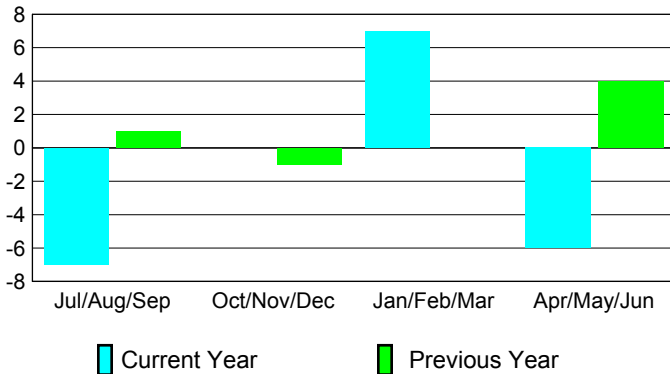

2008-2009 GMT Quarterly Report for District (or Undistricted) **District H 1**

GMT: **Doctor NICOLAS JARA ORELL**

Location: **PERU**

GMT CA: **3**

CLUBS

Club Results 2008-2009

Clubs 2007-2008

Month	New Club Goal	Actual New Clubs	Actual Dropped Clubs	Gain/Loss of Clubs	Gain/Loss of Clubs
Jul/Aug/Sep	0	0	-7	-7	1
Oct/Nov/Dec	0	1	-1	0	-1
Jan/Feb/Mar	0	-1	8	7	0
Apr/May/June	0	5	-11	-6	4
Totals	0	5	-11	-6	4

Club Results 2008-2009

Goal, New, Dropped, Gain/Loss

Comparison of Club Gain/Loss

Current Year Compared to the Previous Year

YTD Status Quo Clubs 2008-2009

Status Quo Clubs Compared to Status Quo Members

MEMBERSHIP