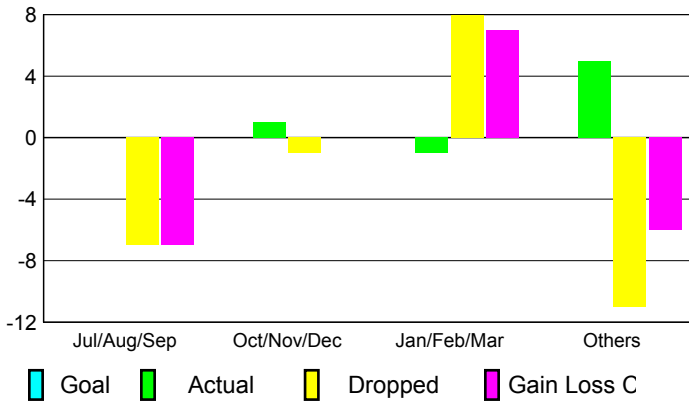

2008-2009 GMT Quarterly Report for District (or Undistricted) **District H 1**

GMT: **Doctor NICOLAS JARA ORELL**

Location: **PERU**

GMT CA: **3**

CLUBS

Club Results 2008-2009

Clubs 2007-2008

Month	New Club Goal	Actual New Clubs	Actual Dropped Clubs	Gain/Loss of Clubs	Gain/Loss of Clubs
Jul/Aug/Sep	0	0	-7	-7	1
Oct/Nov/Dec	0	1	-1	0	-1
Jan/Feb/Mar	0	-1	8	7	0
Apr/May/June	0	5	-11	-6	4
Totals	0	5	-11	-6	4

Club Results 2008-2009

Goal, New, Dropped, Gain/Loss

Comparison of Club Gain/Loss

Current Year Compared to the Previous Year

YTD Status Quo Clubs 2008-2009

Status Quo Clubs Compared to Status Quo Members

MEMBERSHIP

Membership Results 2008-2009

Membership 2007-2008

Month	Net Memb Goal	Actual New Memb	Actual Dropped Memb	Gain/Loss of Memb	Gain/Loss of Memb
Jul/Aug/Sep	0	59	-147	-88	37
Oct/Nov/Dec	0	107	-98	9	-53
Jan/Feb/Mar	0	69	-79	-10	15
Apr/May/June	0	190	-200	-10	87
Totals	0	425	-524	-99	86